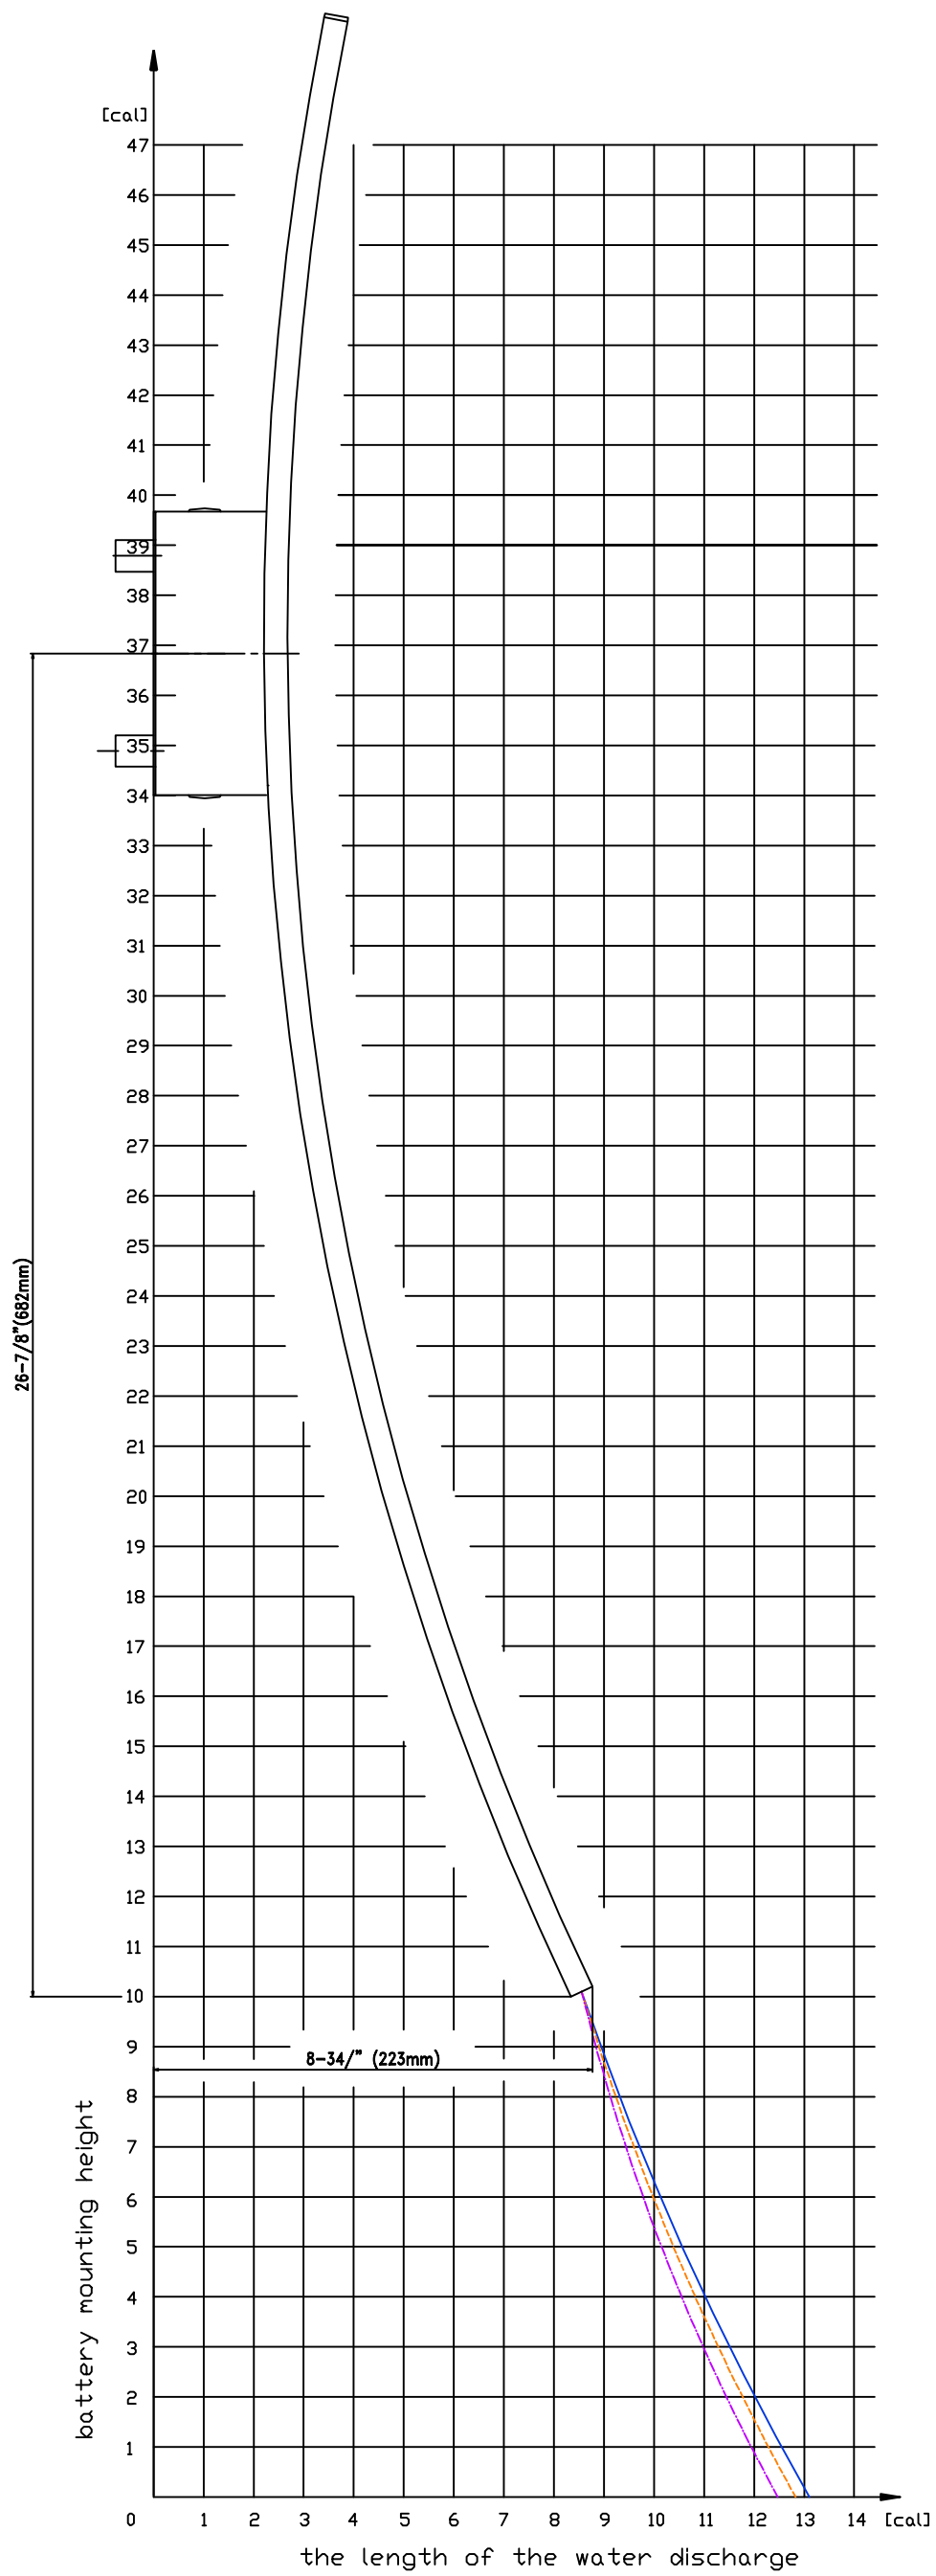

# G-6000-LM36W

## LUNA Series

- Pressure 80PSI (5,5bar)
- - - Pressure 60PSI (4,15bar)
- Pressure 40PSI (2,75bar)