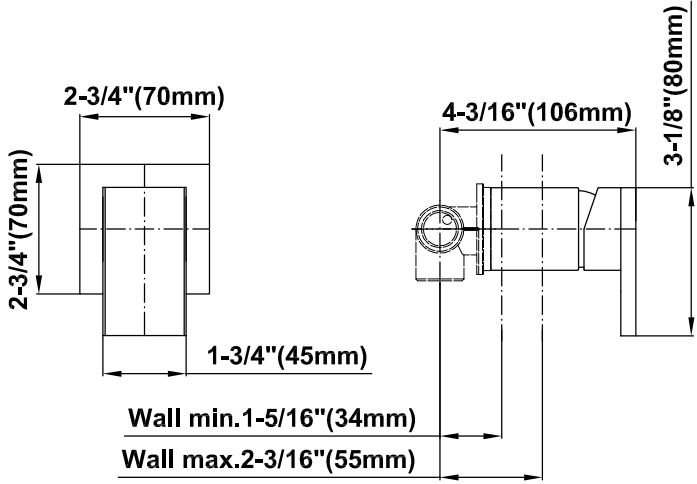

# G-6000-LM36W

## LUNA Series

- Pressure 80PSI (5,5bar)
- - - Pressure 60PSI (4,15bar)
- Pressure 40PSI (2,75bar)