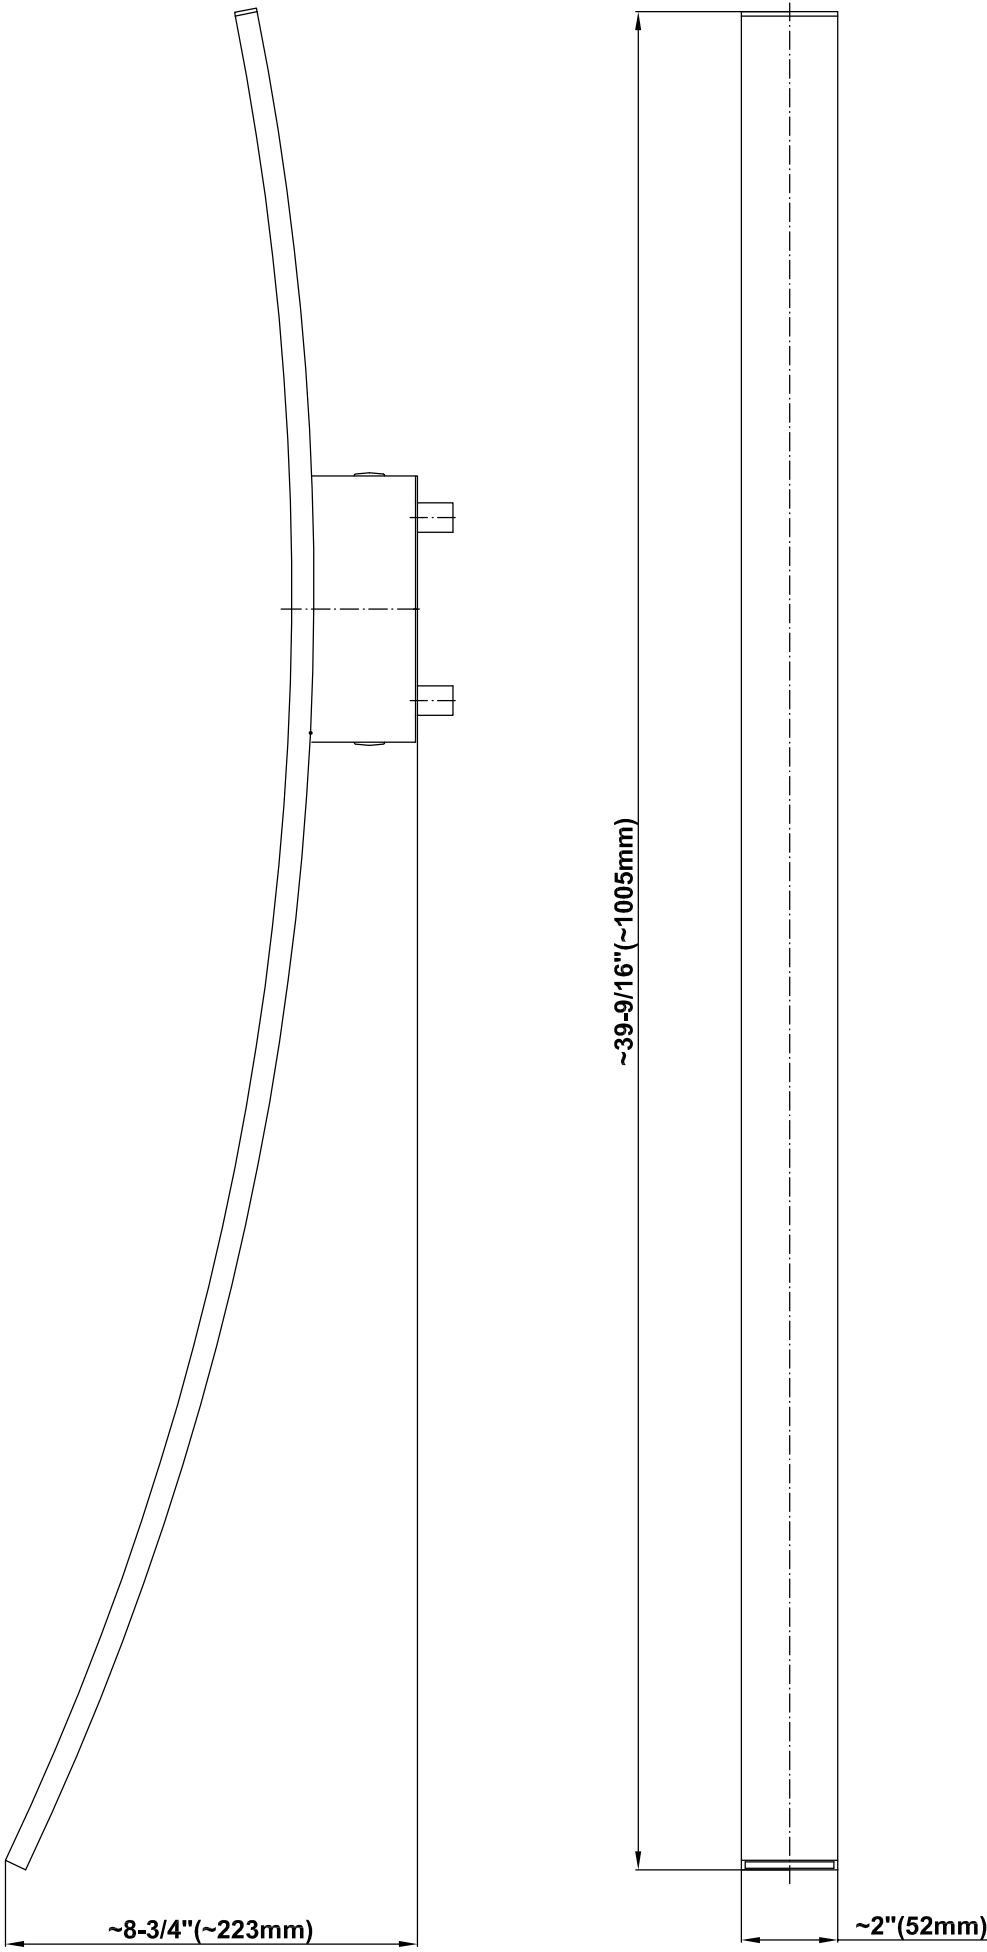

# G-6000-LM36W

## LUNA Series

- Pressure 80PSI (5,5bar)
- - - Pressure 60PSI (4,15bar)
- Pressure 40PSI (2,75bar)