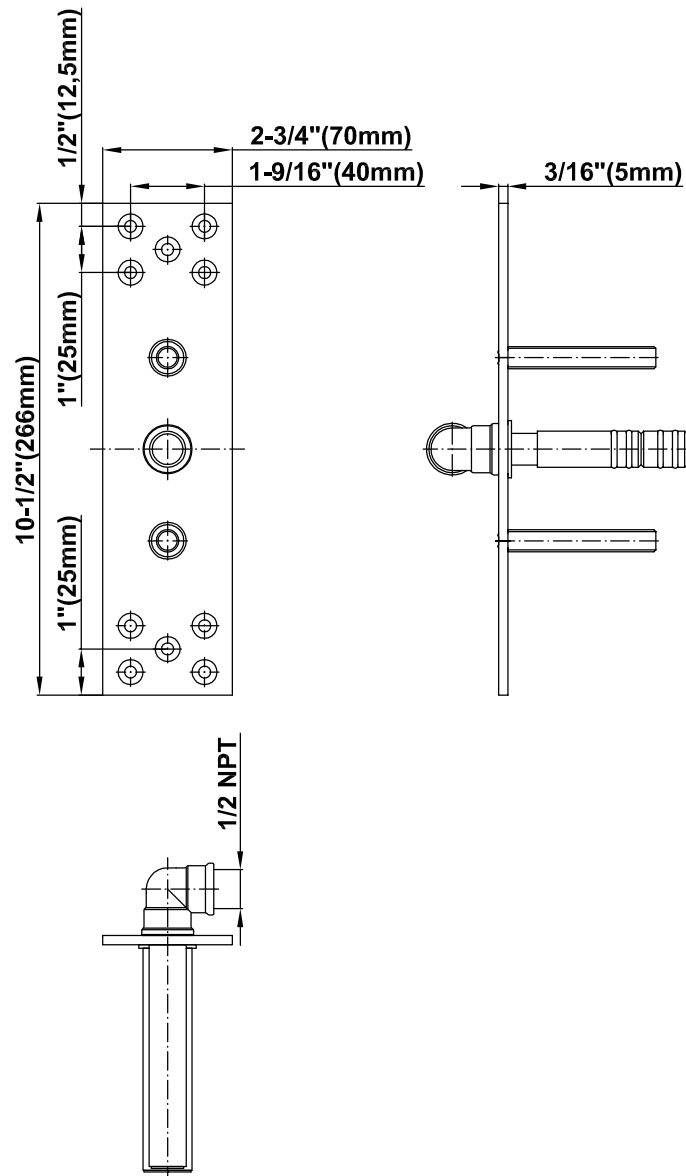

# G-6000-LM36W

## LUNA Series

- Pressure 80PSI (5,5bar)
- - - Pressure 60PSI (4,15bar)
- Pressure 40PSI (2,75bar)